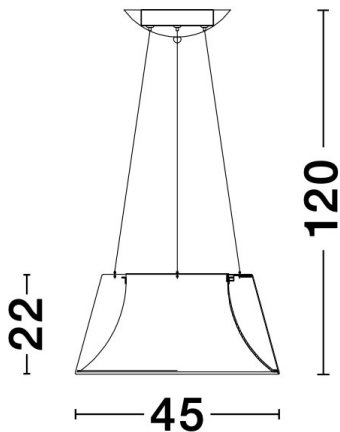

NOVA LUCE

PRODUCT DATASHEET

Version: 001

PRODUCT PHOTOGRAPH

TECHNICAL DRAWING

GENERAL INFORMATION

Product Code	9077882
Collection	Decorative
Product Category	Suspension
Product Family	Volcano
Mounting Location	Ceiling
Application Environment	Indoor

DIMENSION & WEIGHT

LxWxH (cm)	D: 45 H: 120
Cut out (cm)	N/A
Weight (Kgr)	2.4

MATERIAL & COLOR

Product Color	Sandy White
Body Material	Metal & Acrylic

APPLICATION & MOUNTING

Ambient Working Temp.	Max 45 oC
Type of Protection	IP20
Dimmable	No
Type of Dimming (Optional)	N/A
Mounting type	Ceiling
Mounting Depth (cm)	N/A
Led Module Replaceable	No
Light Source	LED

Power (Nominal)	33W
Input voltage (Nominal)	220-240Vac
Mains Frequency	50/60Hz

PHOTOMETRICAL DATA

Luminous Flux	1680 lm
Color Temperature	3000K
Light Color (Designation)	Warm White

WARRANTY

Warranty	3 Years
----------	----------------