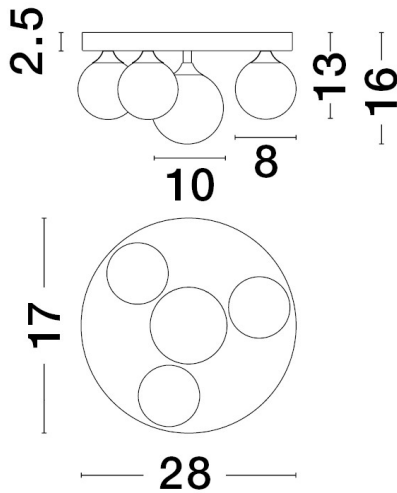

NOVA LUCE

PRODUCT DATASHEET

Version: 001

PRODUCT PHOTOGRAPH

TECHNICAL DRAWING

GENERAL INFORMATION

Product Code	9080128
Collection	Decorative
Product Category	Ceiling
Product Family	Edem
Mounting Location	Ceiling
Application Environment	Indoor

DIMENSION & WEIGHT

LxWxH (cm)	D: 28 H: 17
Cut out (cm)	N/A
Weight (Kgr)	1.1

MATERIAL & COLOR

Product Color	Sandy Black
Body Material	Aluminium & Glass

APPLICATION & MOUNTING

Ambient Working Temp.	Max 45 oC
Type of Protection	IP20
Dimmable	Depends on the lamp
Type of Dimming (Optional)	N/A
Mounting type	Ceiling
Mounting Depth (cm)	N/A
Led Module Replaceable	Yes
Light Source	LED G9

Power (Nominal)	Depends on the lamp
Input voltage (Nominal)	220-240Vac
Mains Frequency	50/60Hz

PHOTOMETRICAL DATA

Luminous Flux	Depends on the lamp
Color Temperature	Depends on the lamp
Light Color (Designation)	N/A