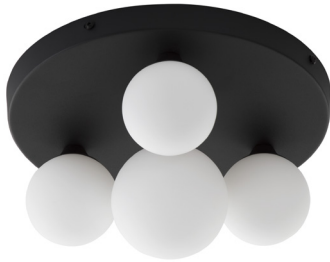

NOVA LUCE

PRODUCT DATASHEET

Version: 001

PRODUCT PHOTOGRAPH

TECHNICAL DRAWING

GENERAL INFORMATION

Product Code	9080128
Collection	Decorative
Product Category	Ceiling
Product Family	Edem
Mounting Location	Ceiling
Application Environment	Indoor

DIMENSION & WEIGHT

LxWxH (cm)	D: 28 H: 17
Cut out (cm)	N/A
Weight (Kgr)	1.1

MATERIAL & COLOR

Product Color	Sandy Black
Body Material	Aluminium & Glass

APPLICATION & MOUNTING

Ambient Working Temp.	Max 45 oC
Type of Protection	IP20
Dimmable	Depends on the lamp
Type of Dimming (Optional)	N/A
Mounting type	Ceiling
Mounting Depth (cm)	N/A
Led Module Replaceable	Yes
Light Source	LED G9