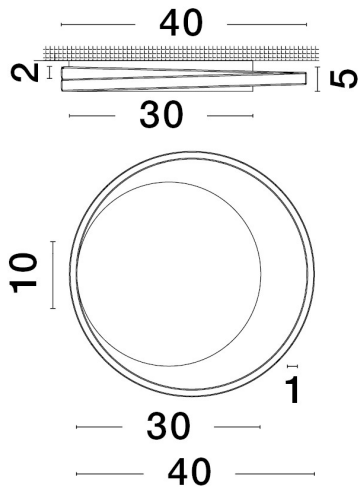

TECHNICAL DRAWING

GENERAL INFORMATION

Product Code	9081207
Collection	Decorative
Product Category	Ceiling
Product Family	Odrey
Mounting Location	Ceiling
Application Environment	Indoor

DIMENSION & WEIGHT

LxWxH (cm)	D: 40 H: 5
Cut out (cm)	N/A
Weight (Kgr)	1.0

MATERIAL & COLOR

Product Color	Sandy White
Body Material	Aluminium & Acrylic

APPLICATION & MOUNTING

Ambient Working Temp.	Max 45 oC
Type of Protection	IP20
Dimmable	No
Type of Dimming (Optional)	N/A
Mounting type	Ceiling
Mounting Depth (cm)	N/A
Led Module Replaceable	No
Light Source	LED

NOVA LUCE S.A

Schimatari Viotias
32009, Greece

+30 22620 58 121
+30 22620 56 743

info@novaluce.com
www.novaluce.com