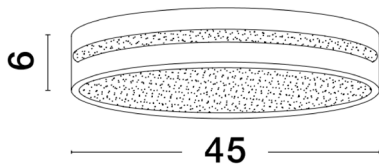

NOVA LUCE

PRODUCT DATASHEET

Version: 001

PRODUCT PHOTOGRAPH

TECHNICAL DRAWING

GENERAL INFORMATION

Product Code	9081211
Collection	Decorative
Product Category	Ceiling
Product Family	Wheel
Mounting Location	Ceiling
Application Environment	Indoor

DIMENSION & WEIGHT

LxWxH (cm)	D: 45 H: 6
Cut out (cm)	N/A
Weight (Kgr)	1.4

MATERIAL & COLOR

Product Color	Sandy White
Body Material	Aluminium & Acrylic

APPLICATION & MOUNTING

Ambient Working Temp.	Max 45 oC
Type of Protection	IP20
Dimmable	No
Type of Dimming (Optional)	N/A
Mounting type	Ceiling
Mounting Depth (cm)	N/A
Led Module Replaceable	No
Light Source	LED