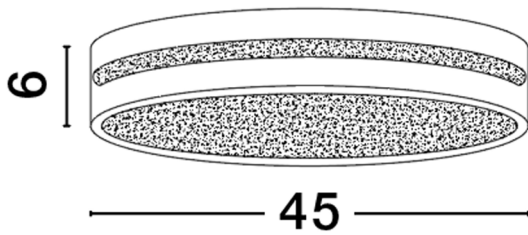

NOVA LUCE

PRODUCT DATASHEET

Version: 001

PRODUCT PHOTOGRAPH

TECHNICAL DRAWING

GENERAL INFORMATION

Product Code	9081212
Collection	Decorative
Product Category	Ceiling
Product Family	Wheel
Mounting Location	Ceiling
Application Environment	Indoor

DIMENSION & WEIGHT

LxWxH (cm)	D: 45 H: 6
Cut out (cm)	N/A
Weight (Kgr)	1.4

MATERIAL & COLOR

Product Color	Coffee Brown
Body Material	Aluminium & Acrylic

APPLICATION & MOUNTING

Ambient Working Temp.	Max 45 oC
Type of Protection	IP20
Dimmable	No
Type of Dimming (Optional)	N/A
Mounting type	Ceiling
Mounting Depth (cm)	N/A
Led Module Replaceable	No
Light Source	LED

Power (Nominal)	30W
Input voltage (Nominal)	220-240Vac
Mains Frequency	50/60Hz

PHOTOMETRICAL DATA

Luminous Flux	1825 lm
Color Temperature	3000K
Light Color (Designation)	Warm White

WARRANTY

Warranty	3 Years
----------	----------------