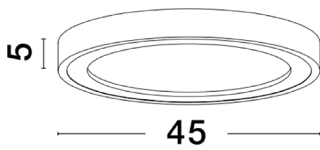

GENERAL INFORMATION

Product Code	9081220
Collection	Decorative
Product Category	Ceiling
Product Family	Nodi
Mounting Location	Ceiling
Application Environment	Indoor

DIMENSION & WEIGHT

LxWxH (cm)	D: 45 H: 5
Cut out (cm)	N/A
Weight (Kgr)	2.2

MATERIAL & COLOR

Product Color	Sandy Black
Body Material	Aluminium & Acrylic

APPLICATION & MOUNTING

Ambient Working Temp.	Max 45 oC
Type of Protection	IP20
Dimmable	No
Type of Dimming (Optional)	N/A
Mounting type	Ceiling
Mounting Depth (cm)	N/A
Led Module Replaceable	No
Light Source	LED

NOVA LUCE S.A

Schimatari Viotias
32009, Greece

+30 22620 58 121
+30 22620 56 743

info@novaluce.com
www.novaluce.com