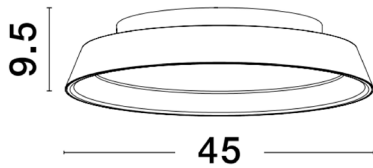

GENERAL INFORMATION

Product Code	9081260
Collection	Decorative
Product Category	Ceiling
Product Family	Vela
Mounting Location	Ceiling
Application Environment	Indoor

DIMENSION & WEIGHT

LxWxH (cm)	D: 45 H: 9,5
Cut out (cm)	N/A
Weight (Kgr)	2.9

MATERIAL & COLOR

Product Color	Sandy White & Coffee
Body Material	Aluminium & Acrylic

APPLICATION & MOUNTING

Ambient Working Temp.	Max 45 oC
Type of Protection	IP20
Dimmable	Yes
Type of Dimming (Optional)	Triac
Mounting type	Ceiling
Mounting Depth (cm)	N/A
Led Module Replaceable	No
Light Source	LED

NOVA LUCE S.A

Schimatari Viotias
32009, Greece

+30 22620 58 121
+30 22620 56 743

info@novaluce.com
www.novaluce.com