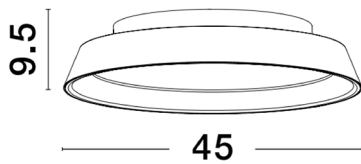

GENERAL INFORMATION

Product Code	9081270
Collection	Decorative
Product Category	Ceiling
Product Family	Vela
Mounting Location	Ceiling
Application Environment	Indoor

DIMENSION & WEIGHT

LxWxH (cm)	D: 45 H: 9,5
Cut out (cm)	N/A
Weight (Kgr)	2.7

MATERIAL & COLOR

Product Color	Sandy Black & Coffee
Body Material	Aluminium & Acrylic

APPLICATION & MOUNTING

Ambient Working Temp.	Max 45 oC
Type of Protection	IP20
Dimmable	Yes
Type of Dimming (Optional)	Triac
Mounting type	Ceiling
Mounting Depth (cm)	N/A
Led Module Replaceable	No
Light Source	LED

NOVA LUCE S.A

Schimatari Viotias
32009, Greece

+30 22620 58 121
+30 22620 56 743

info@novaluce.com
www.novaluce.com