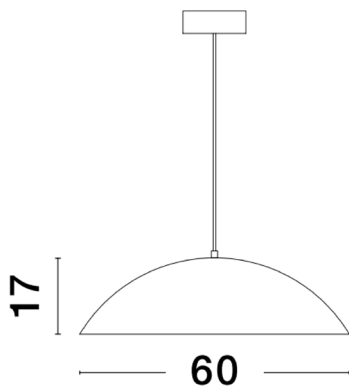

NOVA LUCE

PRODUCT DATASHEET

Version: 001

PRODUCT PHOTOGRAPH

TECHNICAL DRAWING

GENERAL INFORMATION

Product Code	9081280
Collection	Decorative
Product Category	Suspension
Product Family	Glim
Mounting Location	Ceiling
Application Environment	Indoor

DIMENSION & WEIGHT

LxWxH (cm)	D: 58 H: 120
Cut out (cm)	N/A
Weight (Kgr)	3.4

MATERIAL & COLOR

Product Color	Black & Natural Wood
Body Material	Aluminium & Acrylic

APPLICATION & MOUNTING

Ambient Working Temp.	Max 45 oC
Type of Protection	IP20
Dimmable	Yes
Type of Dimming (Optional)	Triac
Mounting type	Ceiling
Mounting Depth (cm)	N/A
Led Module Replaceable	No
Light Source	LED