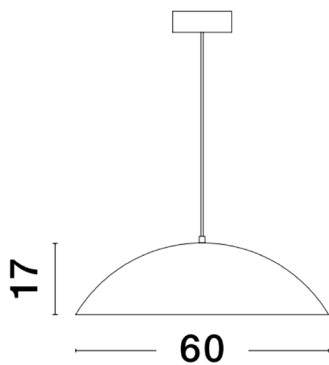

NOVA LUCE

PRODUCT DATASHEET

Version: 001

PRODUCT PHOTOGRAPH

TECHNICAL DRAWING

GENERAL INFORMATION

Product Code	9081290
Collection	Decorative
Product Category	Suspension
Product Family	Glim
Mounting Location	Ceiling
Application Environment	Indoor

DIMENSION & WEIGHT

LxWxH (cm)	D: 58 H: 120
Cut out (cm)	N/A
Weight (Kgr)	3.4

MATERIAL & COLOR

Product Color	Black & Natural Wood
Body Material	Aluminium & Acrylic

APPLICATION & MOUNTING

Ambient Working Temp.	Max 45 oC
Type of Protection	IP20
Dimmable	Yes
Type of Dimming (Optional)	Triac
Mounting type	Ceiling
Mounting Depth (cm)	N/A
Led Module Replaceable	No
Light Source	LED