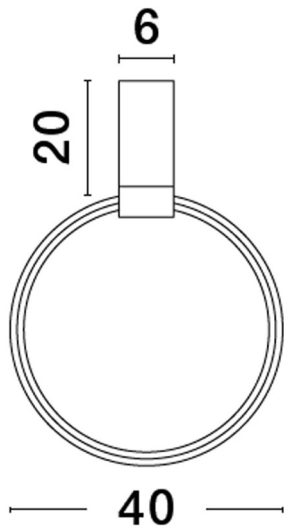

NOVA LUCE

PRODUCT DATASHEET

Version: 001

PRODUCT PHOTOGRAPH

TECHNICAL DRAWING

GENERAL INFORMATION

Product Code	9085242
Collection	Decorative
Product Category	Suspension
Product Family	Garve
Mounting Location	Ceiling
Application Environment	Indoor

DIMENSION & WEIGHT

LxWxH (cm)	D: 40 H: 20
Cut out (cm)	N/A
Weight (Kgr)	0.6

MATERIAL & COLOR

Product Color	Sandy White
Body Material	Aluminium & Acrylic

APPLICATION & MOUNTING

Ambient Working Temp.	Max 45 oC
Type of Protection	IP20
Dimmable	Yes
Type of Dimming (Optional)	Triac
Mounting type	Ceiling
Mounting Depth (cm)	N/A
Led Module Replaceable	No
Light Source	LED

Power (Nominal)	30W
Input voltage (Nominal)	220-240Vac
Mains Frequency	50/60Hz

PHOTOMETRICAL DATA

Luminous Flux	1354 lm
Color Temperature	3000K
Light Color (Designation)	Warm White

WARRANTY

Warranty	3 Years
----------	----------------