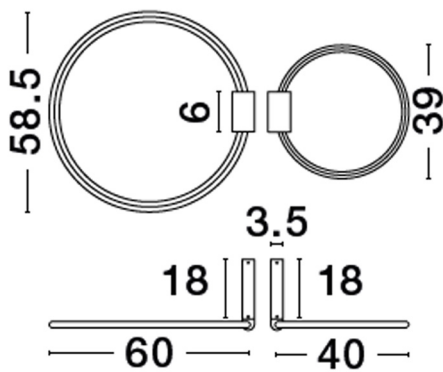

NOVA LUCE

PRODUCT DATASHEET

Version: 001

PRODUCT PHOTOGRAPH

TECHNICAL DRAWING

GENERAL INFORMATION

Product Code	9085245
Collection	Decorative
Product Category	Ceiling
Product Family	Garve
Mounting Location	Ceiling
Application Environment	Indoor

DIMENSION & WEIGHT

LxWxH (cm)	D: 60 H: 20
Cut out (cm)	N/A
Weight (Kgr)	1.7

MATERIAL & COLOR

Product Color	Sandy Black
Body Material	Aluminium & Acrylic

APPLICATION & MOUNTING

Ambient Working Temp.	Max 45 oC
Type of Protection	IP20
Dimmable	Yes
Type of Dimming (Optional)	Triac
Mounting type	Ceiling
Mounting Depth (cm)	N/A
Led Module Replaceable	No
Light Source	LED

Power (Nominal)	70W
Input voltage (Nominal)	220-240Vac
Mains Frequency	50/60Hz

PHOTOMETRICAL DATA

Luminous Flux	3150 lm
Color Temperature	3000K
Light Color (Designation)	Warm White

WARRANTY

Warranty	3 Years
----------	----------------