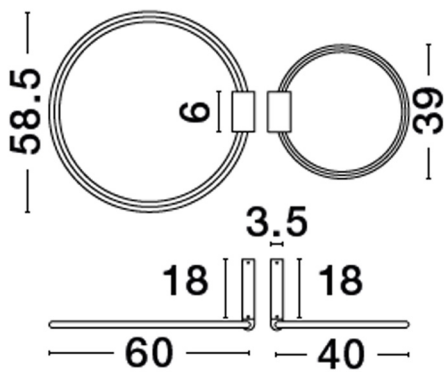

NOVA LUCE

PRODUCT DATASHEET

Version: 001

PRODUCT PHOTOGRAPH

TECHNICAL DRAWING

GENERAL INFORMATION

Product Code	9085246
Collection	Decorative
Product Category	Ceiling
Product Family	Garve
Mounting Location	Ceiling
Application Environment	Indoor

DIMENSION & WEIGHT

LxWxH (cm)	D: 60 H: 20
Cut out (cm)	N/A
Weight (Kgr)	1.5

MATERIAL & COLOR

Product Color	Sandy White
Body Material	Aluminium & Acrylic

APPLICATION & MOUNTING

Ambient Working Temp.	Max 45 oC
Type of Protection	IP20
Dimmable	Yes
Type of Dimming (Optional)	Triac
Mounting type	Ceiling
Mounting Depth (cm)	N/A
Led Module Replaceable	No
Light Source	LED

Power (Nominal)	70W
Input voltage (Nominal)	220-240Vac
Mains Frequency	50/60Hz

PHOTOMETRICAL DATA

Luminous Flux	3150 lm
Color Temperature	3000K
Light Color (Designation)	Warm White

WARRANTY

Warranty	3 Years
----------	----------------