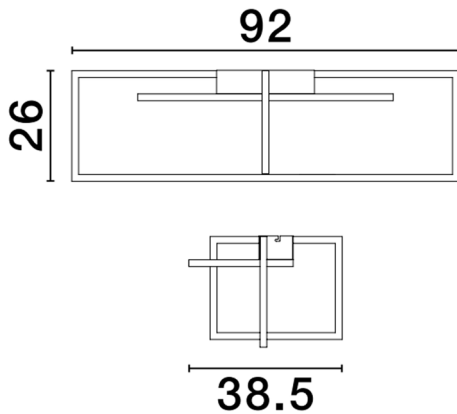

TECHNICAL DRAWING

GENERAL INFORMATION

Product Code	9086023
Collection	Decorative
Product Category	Ceiling
Product Family	Clea
Mounting Location	Ceiling
Application Environment	Indoor

DIMENSION & WEIGHT

LxWxH (cm)	L: 92 W: 38,5 H: 26
Cut out (cm)	N/A
Weight (Kgr)	1.9

MATERIAL & COLOR

Product Color	Sandy Black
Body Material	Aluminium & Acrylic

APPLICATION & MOUNTING

Ambient Working Temp.	Max 45 oC
Type of Protection	IP20
Dimmable	Yes
Type of Dimming (Optional)	Triac
Mounting type	Ceiling
Mounting Depth (cm)	N/A
Led Module Replaceable	No
Light Source	LED

NOVA LUCE S.A

Schimatari Viotias
32009, Greece

+30 22620 58 121
+30 22620 56 743

info@novaluce.com
www.novaluce.com