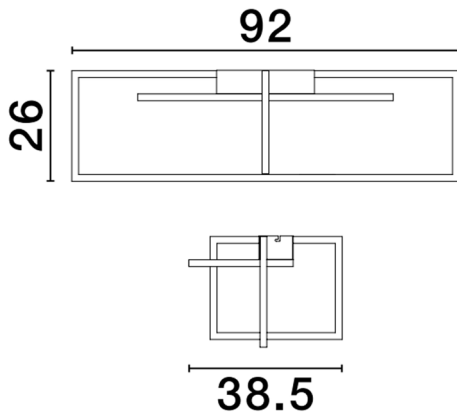

NOVA LUCE

PRODUCT DATASHEET

Version: 001

PRODUCT PHOTOGRAPH

TECHNICAL DRAWING

GENERAL INFORMATION

Product Code	9086024
Collection	Decorative
Product Category	Ceiling
Product Family	Clea
Mounting Location	Ceiling
Application Environment	Indoor

DIMENSION & WEIGHT

LxWxH (cm)	L: 92 W: 38,5 H: 26
Cut out (cm)	N/A
Weight (Kgr)	1.9

MATERIAL & COLOR

Product Color	Sandy White
Body Material	Aluminium & Acrylic

APPLICATION & MOUNTING

Ambient Working Temp.	Max 45 oC
Type of Protection	IP20
Dimmable	Yes
Type of Dimming (Optional)	Triac
Mounting type	Ceiling
Mounting Depth (cm)	N/A
Led Module Replaceable	No
Light Source	LED