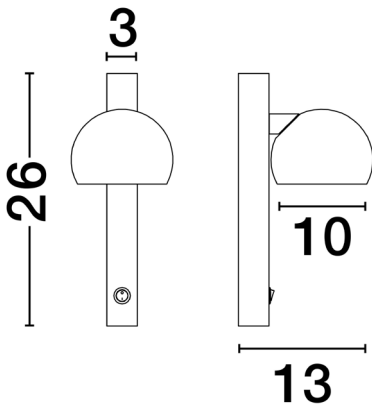

GENERAL INFORMATION

Product Code	9088120
Collection	Decorative
Product Category	Wall
Product Family	Lusa
Mounting Location	Wall
Application Environment	Indoor
Specifications	

DIMENSION & WEIGHT

LxWxH (cm)	D: 10 W: 13 H: 26
Cut out (cm)	N/A
Weight (Kgr)	0.0

MATERIAL & COLOR

Product Color	Champaign Gold & Black
Body Material	Aluminium

APPLICATION & MOUNTING

Ambient Working Temp.	Max 45 oC
Type of Protection	IP20
Dimmable	No
Type of Dimming	N/A
Mounting type	Surface
Mounting Depth (cm)	N/A
Led Module Replaceable	No
Light Source	LED

NOVA LUCE S.A

Schimatari Viotias
32009, Greece

+30 22620 58 121
+30 22620 56 743

info@novaluce.com
www.novaluce.com