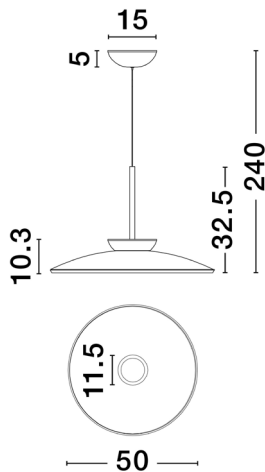

NOVA LUCE

PRODUCT DATASHEET

Version: 001

PRODUCT PHOTOGRAPH

TECHNICAL DRAWING

GENERAL INFORMATION

Product Code	9088128
Collection	Decorative
Product Category	Suspension
Product Family	Esti
Mounting Location	Ceiling
Application Environment	Indoor
Specifications	

DIMENSION & WEIGHT

LxWxH (cm)	D: 50 H: 240
Cut out (cm)	N/A
Weight (Kgr)	7.5

MATERIAL & COLOR

Product Color	Grey Nickel & Dark Brown
Body Material	Aluminium & Glass

APPLICATION & MOUNTING

Ambient Working Temp.	Max 45 oC
Type of Protection	IP20
Dimmable	Yes
Type of Dimming	Triac
Mounting type	Surface
Mounting Depth (cm)	N/A
Led Module Replaceable	No
Light Source	LED

Power (Nominal)	21 W
Input voltage (Nominal)	220-240Vac
Mains Frequency	50/60Hz

PHOTOMETRICAL DATA

Luminous Flux	1420 lm
Color Temperature	3000K
Light Color (Designation)	Warm White

WARRANTY

Warranty	3 Years
----------	----------------