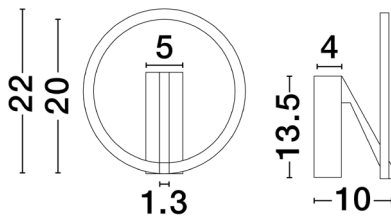

NOVA LUCE

PRODUCT DATASHEET

Version: 001

PRODUCT PHOTOGRAPH

TECHNICAL DRAWING

GENERAL INFORMATION

Product Code	9088135
Collection	Decorative
Product Category	Wall
Product Family	Tilia
Mounting Location	Wall
Application Environment	Indoor
Specifications	

DIMENSION & WEIGHT

LxWxH (cm)	D: 22 H: 10
Cut out (cm)	N/A
Weight (Kgr)	0.5

MATERIAL & COLOR

Product Color	Foggy Nickel
Body Material	Aluminium

APPLICATION & MOUNTING

Ambient Working Temp.	Max 45 oC
Type of Protection	IP20
Dimmable	No
Type of Dimming	N/A
Mounting type	Surface
Mounting Depth (cm)	N/A
Led Module Replaceable	No
Light Source	LED

Power (Nominal)	10 W
Input voltage (Nominal)	220-240Vac
Mains Frequency	50/60Hz

PHOTOMETRICAL DATA

Luminous Flux	457 lm
Color Temperature	2700-3000-4000K
Light Color (Designation)	WW - CW

WARRANTY

Warranty	3 Years
----------	----------------