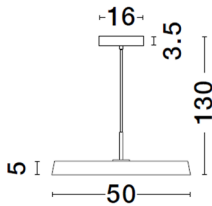

NOVA LUCE

PRODUCT DATASHEET

Version: 001

PRODUCT PHOTOGRAPH

TECHNICAL DRAWING

GENERAL INFORMATION

Product Code	910621
Collection	Decorative
Product Category	Suspension
Product Family	Vetro
Mounting Location	Ceiling
Application Environment	Indoor
Specifications	

DIMENSION & WEIGHT

LxWxH (cm)	D: 50 H: 120
Cut out (cm)	N/A
Weight (Kgr)	1.5

MATERIAL & COLOR

Product Color	White
Body Material	Aluminium & Acrylic

APPLICATION & MOUNTING

Ambient Working Temp.	Max 45 oC
Type of Protection	IP20
Dimmable	No
Type of Dimming	N/A
Mounting type	Surface
Mounting Depth (cm)	N/A
Led Module Replaceable	No
Light Source	LED

Power (Nominal)	37 W
Input voltage (Nominal)	220-240Vac
Mains Frequency	50/60Hz

PHOTOMETRICAL DATA

Luminous Flux	4275 lm
Color Temperature	3000K
Light Color (Designation)	Warm White

WARRANTY

Warranty	3 Years
----------	----------------