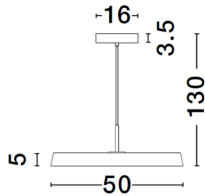

NOVA LUCE

PRODUCT DATASHEET

Version: 001

PRODUCT PHOTOGRAPH

TECHNICAL DRAWING

GENERAL INFORMATION

Product Code	910622
Collection	Decorative
Product Category	Suspension
Product Family	Vetro
Mounting Location	Ceiling
Application Environment	Indoor
Specifications	

DIMENSION & WEIGHT

LxWxH (cm)	D: 50 H: 120
Cut out (cm)	N/A
Weight (Kgr)	1.5

MATERIAL & COLOR

Product Color	Black
Body Material	Aluminium & Acrylic

APPLICATION & MOUNTING

Ambient Working Temp.	Max 45 oC
Type of Protection	IP20
Dimmable	No
Type of Dimming	N/A
Mounting type	Surface
Mounting Depth (cm)	N/A
Led Module Replaceable	No
Light Source	LED

Power (Nominal)	37 W
Input voltage (Nominal)	220-240Vac
Mains Frequency	50/60Hz

PHOTOMETRICAL DATA

Luminous Flux	4275 lm
Color Temperature	3000K
Light Color (Designation)	Warm White

WARRANTY

Warranty	3 Years
----------	----------------