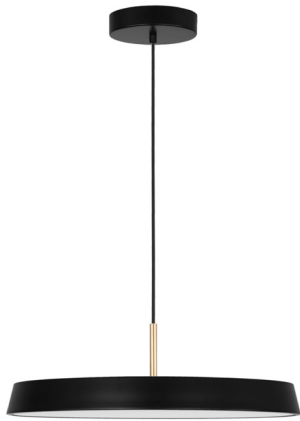

NOVA LUCE

PRODUCT DATASHEET

Version: 001

PRODUCT PHOTOGRAPH

TECHNICAL DRAWING

GENERAL INFORMATION

Product Code	910622
Collection	Decorative
Product Category	Suspension
Product Family	Vetro
Mounting Location	Ceiling
Application Environment	Indoor
Specifications	

DIMENSION & WEIGHT

LxWxH (cm)	D: 50 H: 120
Cut out (cm)	N/A
Weight (Kgr)	1.5

MATERIAL & COLOR

Product Color	Black
Body Material	Aluminium & Acrylic

APPLICATION & MOUNTING

Ambient Working Temp.	Max 45 oC
Type of Protection	IP20
Dimmable	No
Type of Dimming	N/A
Mounting type	Surface
Mounting Depth (cm)	N/A
Led Module Replaceable	No
Light Source	LED

Power (Nominal)	37 W
Input voltage (Nominal)	220-240Vac
Mains Frequency	50/60Hz

PHOTOMETRICAL DATA

Luminous Flux	4275 lm
Color Temperature	3000K
Light Color (Designation)	Warm White

WARRANTY

Warranty	3 Years
----------	----------------