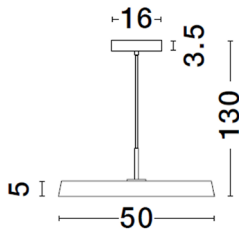

NOVA LUCE

PRODUCT DATASHEET

Version: 001

PRODUCT PHOTOGRAPH

TECHNICAL DRAWING

GENERAL INFORMATION

Product Code	910623
Collection	Decorative
Product Category	Suspension
Product Family	Vetro
Mounting Location	Ceiling
Application Environment	Indoor
Specifications	

DIMENSION & WEIGHT

LxWxH (cm)	D: 50 H: 120
Cut out (cm)	N/A
Weight (Kgr)	1.5

MATERIAL & COLOR

Product Color	Green & Black
Body Material	Aluminium & Acrylic

APPLICATION & MOUNTING

Ambient Working Temp.	Max 45 oC
Type of Protection	IP20
Dimmable	No
Type of Dimming	N/A
Mounting type	Surface
Mounting Depth (cm)	N/A
Led Module Replaceable	No
Light Source	LED

Power (Nominal)	37 W
Input voltage (Nominal)	220-240Vac
Mains Frequency	50/60Hz

PHOTOMETRICAL DATA

Luminous Flux	4275 lm
Color Temperature	3000K
Light Color (Designation)	Warm White

WARRANTY

Warranty	3 Years
----------	----------------