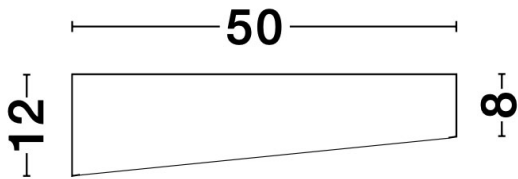

TECHNICAL DRAWING

GENERAL INFORMATION

Product Code	9111362
Collection	Decorative
Product Category	Ceiling
Product Family	Maggio
Mounting Location	Ceiling
Application Environment	Indoor

DIMENSION & WEIGHT

LxWxH (cm)	D: 50 H: 12
Cut out (cm)	N/A
Weight (Kgr)	3.5

MATERIAL & COLOR

Product Color	Sandy White
Body Material	Aluminium & Acrylic

APPLICATION & MOUNTING

Ambient Working Temp.	Max 45 oC
Type of Protection	IP20
Dimmable	No
Type of Dimming (Optional)	N/A
Mounting type	Ceiling
Mounting Depth (cm)	N/A
Led Module Replaceable	No
Light Source	LED

NOVA LUCE S.A

Schimatari Viotias
32009, Greece

+30 22620 58 121
+30 22620 56 743

info@novaluce.com
www.novaluce.com