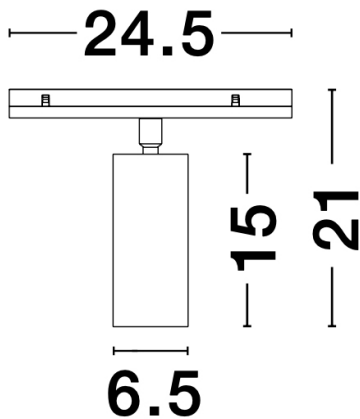

NOVA LUCE

PRODUCT DATASHEET

Version: 001

PRODUCT PHOTOGRAPH

TECHNICAL DRAWING

COMPATIBLE WITH

— On/Off Driver: N/A

— Triac Driver: N/A

— Dali Driver: N/A

GENERAL INFORMATION

Product Code	9136136
Product Category	Low Voltage Tracks
Product Family	Planet Magnetic
Mounting Location	Ceiling
Application Environment	Indoor

DIMENSION & WEIGHT

LxWxH (cm)	D: 6,5 H: 21
Cut out (cm)	0
Weight (Kgr)	0.85

Power (Nominal)	20 W
Input voltage (Nominal)	24Vdc
Mains Frequency	50/60Hz
Output voltage	N/A
Output Current	N/A
Power Factor	N/A
Efficiency	N/A
SVM	N/A
Pst	N/A
Class	III

PHOTOMETRICAL DATA

Luminous Flux	955 lm
Luminous Efficacy	47,75 lm/W
Color Temperature	3000 K
Light Color (Designation)	Warm White
CRI	>90
SDCM	<3
Beam Angle	35
UGR	<18