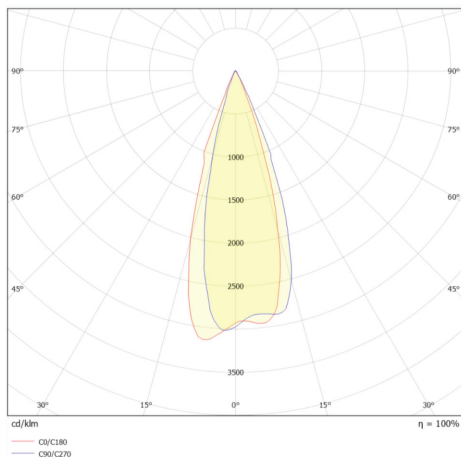

NOVA LUCE

PRODUCT DATASHEET

Version: 001

ELECTRICAL DATA

Power (Nominal)	20 W
Input voltage (Nominal)	24Vdc
Mains Frequency	50/60Hz
Output voltage	N/A
Output Current	N/A
Power Factor	N/A
Efficiency	N/A
SVM	N/A
Pst	N/A
Class	III

PHOTOMETRICAL DATA

Luminous Flux	955 lm
Luminous Efficacy	47,75 lm/W
Color Temperature	3000 K
Light Color (Designation)	Warm White
CRI	>90
SDCM	<3
Beam Angle	35
UGR	<18

LIFESPAN

Lifetime	50000 hours

CERTIFICATES

Certificates	CE, UKCA

WARRANTY

Warranty	5 years

LIGHT DISTRIBUTION

NOVA LUCE S.A

Schimatari Viotias
32009, Greece

+30 22620 58 121
+30 22620 56 743

info@novaluce.com
www.novaluce.com