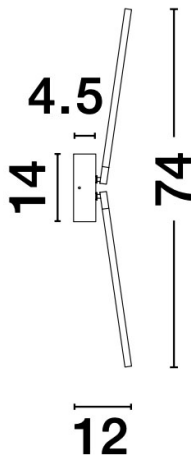

NOVA LUCE

PRODUCT DATASHEET

Version: 001

PRODUCT PHOTOGRAPH

GENERAL INFORMATION

Product Code	9180723
Collection	Decorative
Product Category	Wall
Product Family	Raccio
Mounting Location	Wall
Application Environment	Indoor

DIMENSION & WEIGHT

LxWxH (cm)	L: 6 W: 12 H: 74
Cut out (cm)	N/A
Weight (Kgr)	0.5

MATERIAL & COLOR

Product Color	Black
Body Material	Metal & Acrylic

TECHNICAL DRAWING

APPLICATION & MOUNTING

Ambient Working Temp.	Max 45 oC
Type of Protection	IP20
Dimmable	No
Type of Dimming (Optional)	N/A
Mounting type	Wall
Mounting Depth (cm)	N/A
Led Module Replaceable	No
Light Source	LED

Power (Nominal)	11W
Input voltage (Nominal)	220-240Vac
Mains Frequency	50/60Hz

PHOTOMETRICAL DATA

Luminous Flux	500 lm
Color Temperature	3000K
Light Color (Designation)	Warm White

WARRANTY

Warranty	3 Years
----------	----------------