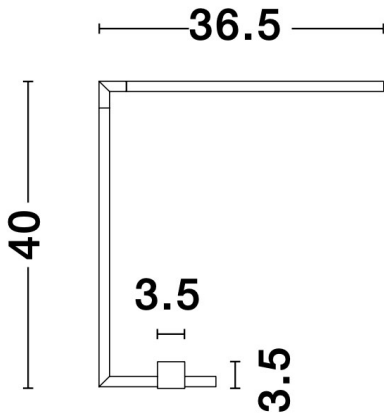

NOVA LUCE

PRODUCT DATASHEET

Version: 001

PRODUCT PHOTOGRAPH

TECHNICAL DRAWING

GENERAL INFORMATION

Product Code	9180725
Collection	Decorative
Product Category	Table
Product Family	Raccio
Mounting Location	N/A
Application Environment	Indoor

DIMENSION & WEIGHT

LxWxH (cm)	L: 36.5 W: 12 H: 40
Cut out (cm)	N/A
Weight (Kgr)	1.4

MATERIAL & COLOR

Product Color	Brass Gold
Body Material	Metal & Acrylic

APPLICATION & MOUNTING

Ambient Working Temp.	Max 45 oC
Type of Protection	IP20
Dimmable	No
Type of Dimming (Optional)	N/A
Mounting type	N/A
Mounting Depth (cm)	N/A
Led Module Replaceable	No
Light Source	LED

Power (Nominal)	5W
Input voltage (Nominal)	220-240Vac
Mains Frequency	50/60Hz

PHOTOMETRICAL DATA

Luminous Flux	377 lm
Color Temperature	3000K
Light Color (Designation)	Warm White

WARRANTY

Warranty	3 Years
----------	----------------