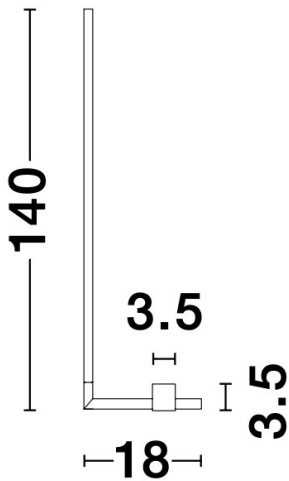

NOVA LUCE

PRODUCT DATASHEET

Version: 001

PRODUCT PHOTOGRAPH

TECHNICAL DRAWING

GENERAL INFORMATION

Product Code	9180727
Collection	Decorative
Product Category	Floor
Product Family	Raccio
Mounting Location	N/A
Application Environment	Indoor

DIMENSION & WEIGHT

LxWxH (cm)	D: 18 H: 140
Cut out (cm)	N/A
Weight (Kgr)	1.8

MATERIAL & COLOR

Product Color	Black
Body Material	Metal & Acrylic

APPLICATION & MOUNTING

Ambient Working Temp.	Max 45 oC
Type of Protection	IP20
Dimmable	No
Type of Dimming (Optional)	N/A
Mounting type	N/A
Mounting Depth (cm)	N/A
Led Module Replaceable	No
Light Source	LED

Power (Nominal)	19W
Input voltage (Nominal)	220-240Vac
Mains Frequency	50/60Hz

PHOTOMETRICAL DATA

Luminous Flux	891 lm
Color Temperature	3000K
Light Color (Designation)	Warm White

WARRANTY

Warranty	3 Years
----------	----------------