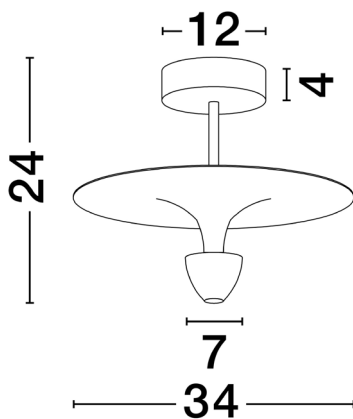

TECHNICAL DRAWING

GENERAL INFORMATION

Product Code	9186700
Collection	Decorative
Product Category	Ceiling
Product Family	Luet
Mounting Location	Ceiling
Application Environment	Indoor
Specifications	

DIMENSION & WEIGHT

LxWxH (cm)	D: 34 H: 24
Cut out (cm)	N/A
Weight (Kgr)	1.4

MATERIAL & COLOR

Product Color	Black & White
Body Material	Aluminium

APPLICATION & MOUNTING

Ambient Working Temp.	Max 45 oC
Type of Protection	IP20
Dimmable	No
Type of Dimming	N/A
Mounting type	Surface
Mounting Depth (cm)	N/A
Led Module Replaceable	No
Light Source	LED

NOVA LUCE S.A

Schimatari Viotias
32009, Greece

+30 22620 58 121
+30 22620 56 743

info@novaluce.com
www.novaluce.com