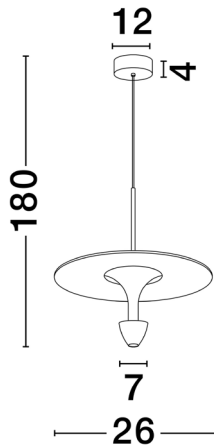

NOVA LUCE

PRODUCT DATASHEET

Version: 001

PRODUCT PHOTOGRAPH

TECHNICAL DRAWING

GENERAL INFORMATION

Product Code	9186701
Collection	Decorative
Product Category	Suspension
Product Family	Luet
Mounting Location	Ceiling
Application Environment	Indoor
Specifications	

DIMENSION & WEIGHT

LxWxH (cm)	D: 26 H: 180
Cut out (cm)	N/A
Weight (Kgr)	1.1

MATERIAL & COLOR

Product Color	Black & White
Body Material	Aluminium

APPLICATION & MOUNTING

Ambient Working Temp.	Max 45 oC
Type of Protection	IP20
Dimmable	No
Type of Dimming	N/A
Mounting type	Surface
Mounting Depth (cm)	N/A
Led Module Replaceable	No
Light Source	LED

Power (Nominal)	11 W
Input voltage (Nominal)	220-240Vac
Mains Frequency	50/60Hz

PHOTOMETRICAL DATA

Luminous Flux	908 lm
Color Temperature	3000K
Light Color (Designation)	Warm White

WARRANTY

Warranty	3 Years
----------	----------------