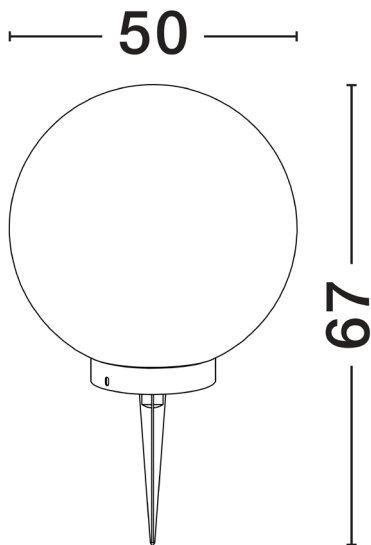

NOVA LUCE

PRODUCT DATASHEET

Version: 001

PRODUCT PHOTOGRAPH

TECHNICAL DRAWING

GENERAL INFORMATION

Product Code	9186715
Collection	Outdoor
Product Category	Floor
Product Family	Metro
Mounting Location	Ground
Application Environment	Outdoor
Specifications	

DIMENSION & WEIGHT

LxWxH (cm)	D: 50 H: 50
Cut out (cm)	N/A
Weight (Kgr)	3.2

MATERIAL & COLOR

Product Color	White
Body Material	Fiber Resin

APPLICATION & MOUNTING

Ambient Working Temp.	Max 45 oC
Type of Protection	IP65
Dimmable	Depends on the lamp
Type of Dimming (Optional)	Depends on the lamp
Mounting type	Surface
Mounting Depth (cm)	N/A
Led Module Replaceable	Yes
Light Source	LED E27

Power (Nominal)	12 W
Input voltage (Nominal)	220-240Vac
Mains Frequency	50/60Hz

PHOTOMETRICAL DATA

Luminous Flux	Depends on the lamp
Color Temperature	Depends on the lamp
Light Color (Designation)	Depends on the lamp