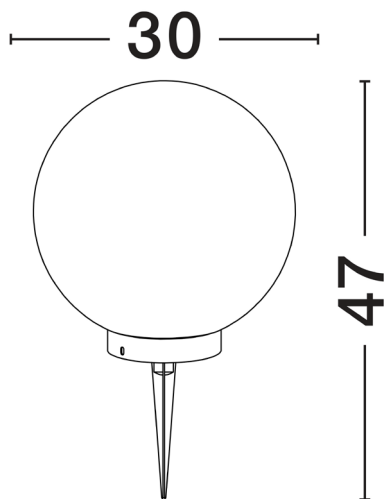

NOVA LUCE

PRODUCT DATASHEET

Version: 001

PRODUCT PHOTOGRAPH

TECHNICAL DRAWING

GENERAL INFORMATION

Product Code	9186717
Collection	Outdoor
Product Category	Floor
Product Family	Metro
Mounting Location	Ground
Application Environment	Outdoor
Specifications	

DIMENSION & WEIGHT

LxWxH (cm)	D: 30 H: 30
Cut out (cm)	N/A
Weight (Kgr)	1.3

MATERIAL & COLOR

Product Color	White
Body Material	Fiber Resin

APPLICATION & MOUNTING

Ambient Working Temp.	Max 45 oC
Type of Protection	IP65
Dimmable	Depends on the lamp
Type of Dimming (Optional)	Depends on the lamp
Mounting type	Surface
Mounting Depth (cm)	N/A
Led Module Replaceable	Yes
Light Source	LED E14

Power (Nominal)	5 W
Input voltage (Nominal)	220-240Vac
Mains Frequency	50/60Hz

PHOTOMETRICAL DATA

Luminous Flux	Depends on the lamp
Color Temperature	Depends on the lamp
Light Color (Designation)	Depends on the lamp