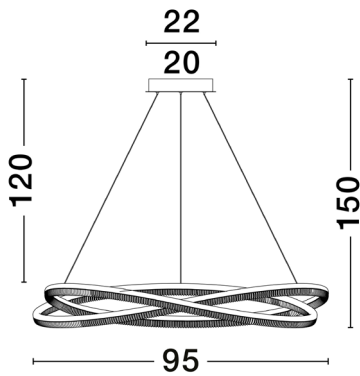

NOVA LUCE

PRODUCT DATASHEET

Version: 001

PRODUCT PHOTOGRAPH

TECHNICAL DRAWING

GENERAL INFORMATION

Product Code	9186935
Collection	Decorative
Product Category	Suspension
Product Family	Ofelia
Mounting Location	Ceiling
Application Environment	Indoor
Specifications	

DIMENSION & WEIGHT

LxWxH (cm)	D:95 H:150
Cut out (cm)	N/A
Weight (Kgr)	3.8

MATERIAL & COLOR

Product Color	Black
Body Material	Aluminium & Acrylic

APPLICATION & MOUNTING

Ambient Working Temp.	Max 45 oC
Type of Protection	IP20
Dimmable	Yes
Type of Dimming	Dimming with Remote
Mounting type	Surface
Mounting Depth (cm)	N/A
Led Module Replaceable	No
Light Source	LED

Power (Nominal)	68 W
Input voltage (Nominal)	220-240Vac
Mains Frequency	50/60Hz

PHOTOMETRICAL DATA

Luminous Flux	5637 lm
Color Temperature	3000K
Light Color (Designation)	Warm White

WARRANTY

Warranty	3 Years
----------	----------------