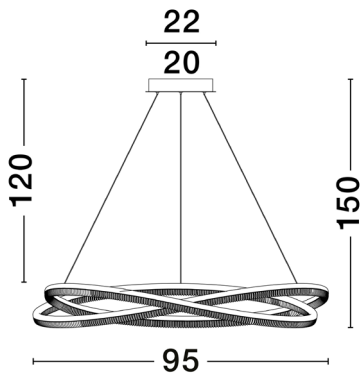

NOVA LUCE

PRODUCT DATASHEET

Version: 001

PRODUCT PHOTOGRAPH

TECHNICAL DRAWING

GENERAL INFORMATION

Product Code	9186936
Collection	Decorative
Product Category	Suspension
Product Family	Ofelia
Mounting Location	Ceiling
Application Environment	Indoor
Specifications	

DIMENSION & WEIGHT

LxWxH (cm)	D:95 H:150
Cut out (cm)	N/A
Weight (Kgr)	3.8

MATERIAL & COLOR

Product Color	Brass Gold
Body Material	Aluminium & Acrylic

APPLICATION & MOUNTING

Ambient Working Temp.	Max 45 oC
Type of Protection	IP20
Dimmable	Yes
Type of Dimming	Dimming with Remote
Mounting type	Surface
Mounting Depth (cm)	N/A
Led Module Replaceable	No
Light Source	LED

Power (Nominal)	68 W
Input voltage (Nominal)	220-240Vac
Mains Frequency	50/60Hz

PHOTOMETRICAL DATA

Luminous Flux	5637 lm
Color Temperature	3000K
Light Color (Designation)	Warm White

WARRANTY

Warranty	3 Years
----------	----------------