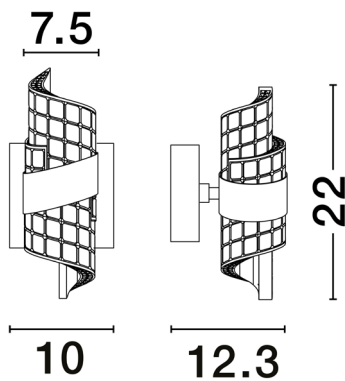

NOVA LUCE

PRODUCT DATASHEET

Version: 001

PRODUCT PHOTOGRAPH

TECHNICAL DRAWING

GENERAL INFORMATION

Product Code	9186938
Collection	Decorative
Product Category	Suspension
Product Family	Seneca
Mounting Location	Ceiling
Application Environment	Indoor
Specifications	

DIMENSION & WEIGHT

LxWxH (cm)	L:10 W:12.3 H:22
Cut out (cm)	N/A
Weight (Kgr)	0.9

MATERIAL & COLOR

Product Color	Silver
Body Material	Metal & Acrylic

APPLICATION & MOUNTING

Ambient Working Temp.	Max 45 oC
Type of Protection	IP20
Dimmable	No
Type of Dimming	N/A
Mounting type	Surface
Mounting Depth (cm)	N/A
Led Module Replaceable	No
Light Source	LED

Power (Nominal)	9 W
Input voltage (Nominal)	220-240Vac
Mains Frequency	50/60Hz

PHOTOMETRICAL DATA

Luminous Flux	739 lm
Color Temperature	3000K
Light Color (Designation)	Warm White

WARRANTY

Warranty	3 Years
----------	----------------