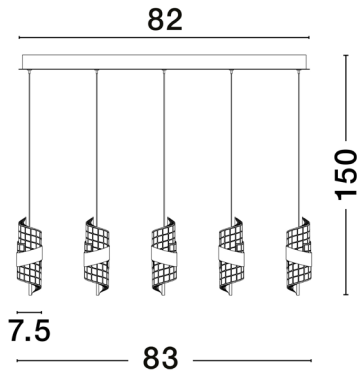

NOVA LUCE

PRODUCT DATASHEET

Version: 001

PRODUCT PHOTOGRAPH

TECHNICAL DRAWING

GENERAL INFORMATION

Product Code	9186940
Collection	Decorative
Product Category	Suspension
Product Family	Seneca
Mounting Location	Ceiling
Application Environment	Indoor
Specifications	

DIMENSION & WEIGHT

LxWxH (cm)	L:82 H:150
Cut out (cm)	N/A
Weight (Kgr)	5.0

MATERIAL & COLOR

Product Color	Gold
Body Material	Metal & Acrylic

APPLICATION & MOUNTING

Ambient Working Temp.	Max 45 oC
Type of Protection	IP20
Dimmable	No
Type of Dimming	N/A
Mounting type	Surface
Mounting Depth (cm)	N/A
Led Module Replaceable	No
Light Source	LED

Power (Nominal)	41 W
Input voltage (Nominal)	220-240Vac
Mains Frequency	50/60Hz

PHOTOMETRICAL DATA

Luminous Flux	3355 lm
Color Temperature	3000K
Light Color (Designation)	Warm White

WARRANTY

Warranty	3 Years
----------	----------------