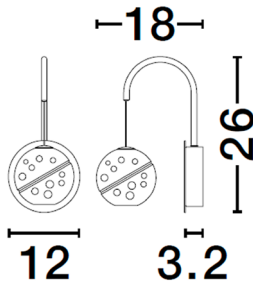

NOVA LUCE

PRODUCT DATASHEET

Version: 001

PRODUCT PHOTOGRAPH

TECHNICAL DRAWING

GENERAL INFORMATION

Product Code	9186959
Collection	Decorative
Product Category	Wall
Product Family	Licio
Mounting Location	Wall
Application Environment	Indoor
Specifications	

DIMENSION & WEIGHT

LxWxH (cm)	D: 12 W: 18 H: 26
Cut out (cm)	N/A
Weight (Kgr)	1.5

MATERIAL & COLOR

Product Color	Gold
Body Material	Metal & Glass

APPLICATION & MOUNTING

Ambient Working Temp.	Max 45 oC
Type of Protection	IP20
Dimmable	No
Type of Dimming	N/A
Mounting type	Surface
Mounting Depth (cm)	N/A
Led Module Replaceable	No
Light Source	LED

Power (Nominal)	4 W
Input voltage (Nominal)	220-240Vac
Mains Frequency	50/60Hz

PHOTOMETRICAL DATA

Luminous Flux	166 lm
Color Temperature	3000K
Light Color (Designation)	Warm White

WARRANTY

Warranty	3 Years
----------	----------------