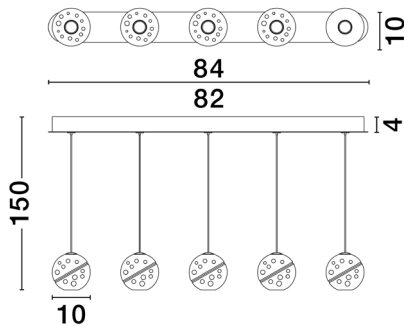

NOVA LUCE

PRODUCT DATASHEET

Version: 001

PRODUCT PHOTOGRAPH

TECHNICAL DRAWING

GENERAL INFORMATION

Product Code	9186961
Collection	Decorative
Product Category	Suspension
Product Family	Licio
Mounting Location	Ceiling
Application Environment	Indoor
Specifications	

DIMENSION & WEIGHT

LxWxH (cm)	L: 84 W: 10 H: 150
Cut out (cm)	N/A
Weight (Kgr)	7.2

MATERIAL & COLOR

Product Color	Gold
Body Material	Metal & Glass

APPLICATION & MOUNTING

Ambient Working Temp.	Max 45 oC
Type of Protection	IP20
Dimmable	Yes
Type of Dimming	Triac
Mounting type	Surface
Mounting Depth (cm)	N/A
Led Module Replaceable	No
Light Source	LED

Power (Nominal)	16 W
Input voltage (Nominal)	220-240Vac
Mains Frequency	50/60Hz

PHOTOMETRICAL DATA

Luminous Flux	832 lm
Color Temperature	3000K
Light Color (Designation)	Warm White

WARRANTY

Warranty	3 Years
----------	----------------