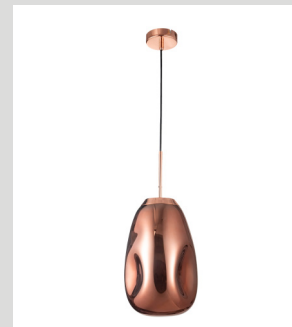

NOVA LUCE

Supplier's name or trade mark: NOVA LUCE S.A
Supplier's address: SCHIMATARI VIOTIAS 32009, GREECE
Model identifier: 9190391
Type of light source: LED | E27 1x12 Watt | Bulb Excluded

Product information Sheet

General Information

Material number	9190391
Type	Pendant
Product segment	Indoor

Dimensions

Diameter (in cm)	22 Cm
Length	
Width (in cm)	
Height (in cm)	H1: 49.6 H2: 120 cm
Cut Out (in cm)	

Material & Colour

Enclosure Material	Handmade Copper Glass
Colour	Copper Metal
Adjustable	

Functionality

Switch Type	
Function	
Battery	
USB Charger	

Technical Information

Protection Degree	IP20
Protection Class	
Mains Voltage	230V
max. Wattage	E27 1x12W
Lumen	
Equivalence With Incandescent Lamp (W)	
Colour Temperature	
Nominal Lifetime (in h)	
Switching Cycles	
Colour Rendering Index (Ra, CRI)	
Rated Lamp Power (0,1W precision)	
Colour Tolerance (LED, SDCM)	
MA	
Beam Angle	
UGR	