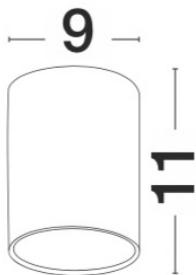

TECHNICAL DRAWING

APPLICATION & MOUNTING

Ambient Working Temp.	Max 40 oC
Type of Protection	IP65
Dimmable	No
Type of Dimming (Optional)	N/A
Mounting type	Surface
Mounting Depth (cm)	N/A
Led Module Replaceable	No
Light Source	LED

NOVA LUCE S.A

Schimatari Viotias
32009, Greece

+30 22620 58 121
+30 22620 56 743

info@novaluce.com
www.novaluce.com