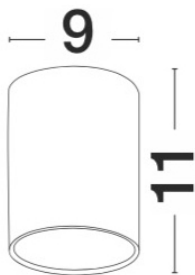

TECHNICAL DRAWING

APPLICATION & MOUNTING

Ambient Working Temp.	Max 40 oC
Type of Protection	IP65
Dimmable	No
Type of Dimming (Optional)	N/A
Mounting type	Surface
Mounting Depth (cm)	N/A
Led Module Replaceable	No
Light Source	LED

NOVA LUCE S.A

Schimatari Viotias
32009, Greece

+30 22620 58 121
+30 22620 56 743

info@novaluce.com
www.novaluce.com