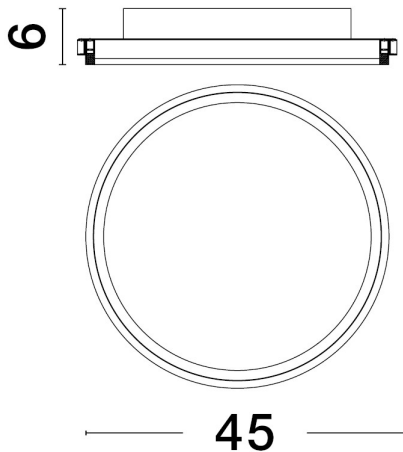

NOVA LUCE

PRODUCT DATASHEET

Version: 001

PRODUCT PHOTOGRAPH

TECHNICAL DRAWING

GENERAL INFORMATION

Product Code	9212912
Collection	Decorative
Product Category	Ceiling
Product Family	Willow
Mounting Location	Ceiling
Application Environment	Indoor

DIMENSION & WEIGHT

LxWxH (cm)	D: 45 H: 6
Cut out (cm)	N/A
Weight (Kgr)	2.3

MATERIAL & COLOR

Product Color	Sandy Black
Body Material	Aluminium & Acrylic

APPLICATION & MOUNTING

Ambient Working Temp.	Max 45 oC
Type of Protection	IP20
Dimmable	No
Type of Dimming (Optional)	N/A
Mounting type	Ceiling
Mounting Depth (cm)	N/A
Led Module Replaceable	No
Light Source	LED

Power (Nominal)	38W
Input voltage (Nominal)	220-240Vac
Mains Frequency	50/60Hz

PHOTOMETRICAL DATA

Luminous Flux	3761 lm
Color Temperature	3000K
Light Color (Designation)	Warm White

WARRANTY

Warranty	3 Years
----------	----------------