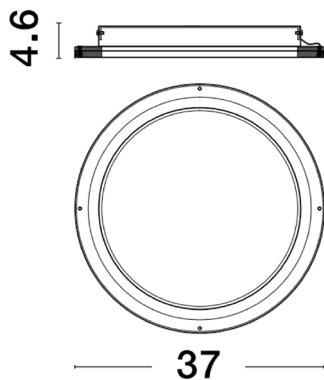

NOVA LUCE

PRODUCT DATASHEET

Version: 001

PRODUCT PHOTOGRAPH

TECHNICAL DRAWING

GENERAL INFORMATION

Product Code	9212917
Collection	Decorative
Product Category	Ceiling
Product Family	Oggy
Mounting Location	Ceiling
Application Environment	Indoor

DIMENSION & WEIGHT

LxWxH (cm)	D: 37 H: 4,6
Cut out (cm)	N/A
Weight (Kgr)	1.9

MATERIAL & COLOR

Product Color	Sandy White
Body Material	Aluminium & Acrylic

APPLICATION & MOUNTING

Ambient Working Temp.	Max 45 oC
Type of Protection	IP20
Dimmable	No
Type of Dimming (Optional)	N/A
Mounting type	Ceiling
Mounting Depth (cm)	N/A
Led Module Replaceable	No
Light Source	LED