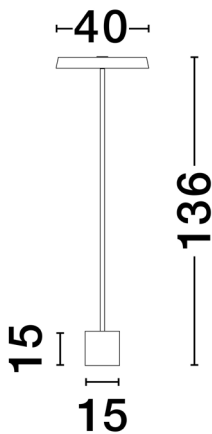

GENERAL INFORMATION

Product Code	9223418
Collection	Decorative
Product Category	Floor
Product Family	Vetro
Mounting Location	N/A
Application Environment	Indoor
Specifications	

DIMENSION & WEIGHT

LxWxH (cm)	D: 40 H: 136
Cut out (cm)	N/A
Weight (Kgr)	Shade 2,3 Base-5,5

MATERIAL & COLOR

Product Color	White & Black
Body Material	Aluminium & Acrylic

APPLICATION & MOUNTING

Ambient Working Temp.	Max 45 oC
Type of Protection	IP20
Dimmable	No
Type of Dimming	N/A
Mounting type	N/A
Mounting Depth (cm)	N/A
Led Module Replaceable	No
Light Source	LED

NOVA LUCE S.A

Schimatari Viotias
32009, Greece

+30 22620 58 121
+30 22620 56 743

info@novaluce.com
www.novaluce.com