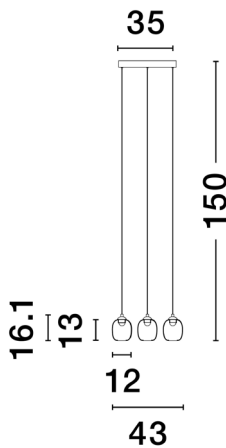

NOVA LUCE

PRODUCT DATASHEET

Version: 001

PRODUCT PHOTOGRAPH

TECHNICAL DRAWING

GENERAL INFORMATION

Product Code	9236207
Collection	Decorative
Product Category	Suspension
Product Family	Kita
Mounting Location	Ceiling
Application Environment	Indoor
Specifications	

DIMENSION & WEIGHT

LxWxH (cm)	D: 43 H: 150
Cut out (cm)	N/A
Weight (Kgr)	2.2

MATERIAL & COLOR

Product Color	Black & Smoky
Body Material	Metal & Glass

APPLICATION & MOUNTING

Ambient Working Temp.	Max 45 oC
Type of Protection	IP20
Dimmable	Yes
Type of Dimming	Triac
Mounting type	Surface
Mounting Depth (cm)	N/A
Led Module Replaceable	No
Light Source	LED

Power (Nominal)	28 W
Input voltage (Nominal)	220-240Vac
Mains Frequency	50/60Hz

PHOTOMETRICAL DATA

Luminous Flux	2222 lm
Color Temperature	3000K
Light Color (Designation)	Warm White

WARRANTY

Warranty	3 Years
----------	----------------