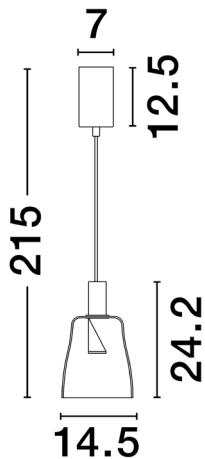

NOVA LUCE

PRODUCT DATASHEET

Version: 001

PRODUCT PHOTOGRAPH

TECHNICAL DRAWING

GENERAL INFORMATION

| | |
|-------------------------|------------|
| Product Code | 9236391 |
| Collection | Decorative |
| Product Category | Suspension |
| Product Family | Imatia |
| Mounting Location | Ceiling |
| Application Environment | Indoor |
| Specifications | |

DIMENSION & WEIGHT

| | |
|--------------|----------------|
| LxWxH (cm) | D: 14.5 H: 215 |
| Cut out (cm) | N/A |
| Weight (Kgr) | 1.0 |

MATERIAL & COLOR

| | |
|---------------|--------------------|
| Product Color | Brass Gold & Smoky |
| Body Material | Metal & Glass |

| | |
|-------------------------|-------------------|
| Power (Nominal) | 7 W |
| Input voltage (Nominal) | 220-240Vac |
| Mains Frequency | 50/60Hz |

PHOTOMETRICAL DATA

| | |
|---------------------------|-------------------|
| Luminous Flux | 192 lm |
| Color Temperature | 3000K |
| Light Color (Designation) | Warm White |