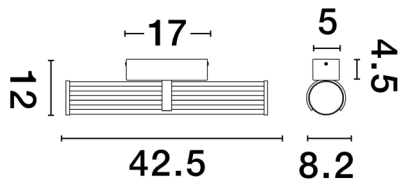

GENERAL INFORMATION

Product Code	9236399
Collection	Decorative
Product Category	Wall
Product Family	Hedula
Mounting Location	Wall
Application Environment	Indoor
Specifications	

DIMENSION & WEIGHT

LxWxH (cm)	L: 42,5 W: 8,2 H: 12
Cut out (cm)	N/A
Weight (Kgr)	1.4

MATERIAL & COLOR

Product Color	Gold
Body Material	Metal & Glass

APPLICATION & MOUNTING

Ambient Working Temp.	Max 45 oC
Type of Protection	IP20
Dimmable	No
Type of Dimming	N/A
Mounting type	Surface
Mounting Depth (cm)	N/A
Led Module Replaceable	No
Light Source	LED

NOVA LUCE S.A

Schimatari Viotias
32009, Greece

+30 22620 58 121
+30 22620 56 743

info@novaluce.com
www.novaluce.com