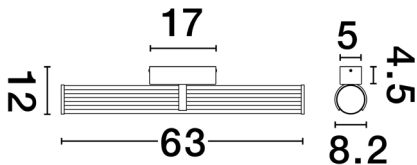

NOVA LUCE

PRODUCT DATASHEET

Version: 001

PRODUCT PHOTOGRAPH

TECHNICAL DRAWING

GENERAL INFORMATION

| | |
|-------------------------|------------|
| Product Code | 9236401 |
| Collection | Decorative |
| Product Category | Wall |
| Product Family | Hedula |
| Mounting Location | Wall |
| Application Environment | Indoor |
| Specifications | |

DIMENSION & WEIGHT

| | |
|--------------|--------------------|
| LxWxH (cm) | L: 63 W: 8,2 H: 12 |
| Cut out (cm) | N/A |
| Weight (Kgr) | 1.6 |

MATERIAL & COLOR

| | |
|---------------|---------------|
| Product Color | Gold |
| Body Material | Metal & Glass |