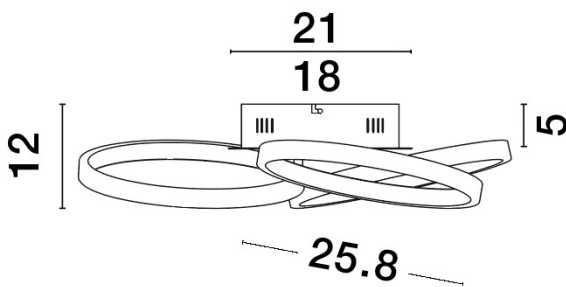

TECHNICAL DRAWING

APPLICATION & MOUNTING

Ambient Working Temp.	Max 45 oC
Type of Protection	IP20
Dimmable	Yes
Type of Dimming (Optional)	Triac
Mounting type	Ceiling
Mounting Depth (cm)	N/A
Led Module Replaceable	No
Light Source	LED

NOVA LUCE S.A

Schimatari Viotias
32009, Greece

+30 22620 58 121
+30 22620 56 743

info@novaluce.com
www.novaluce.com