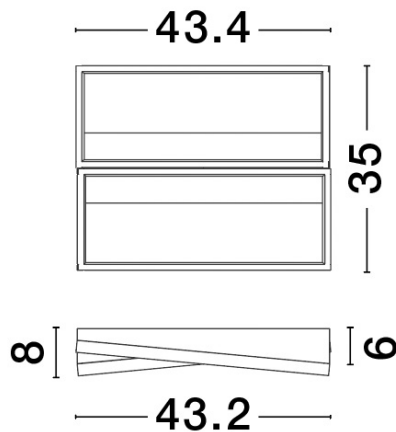

NOVA LUCE

PRODUCT DATASHEET

Version: 001

PRODUCT PHOTOGRAPH

GENERAL INFORMATION

Product Code	9248113
Collection	Decorative
Product Category	Ceiling
Product Family	Elize
Mounting Location	Ceiling
Application Environment	Indoor

DIMENSION & WEIGHT

LxWxH (cm)	L: 43,2 W: 35 H: 8
Cut out (cm)	N/A
Weight (Kgr)	1.8

TECHNICAL DRAWING

MATERIAL & COLOR

Product Color	Black & Brass Gold
Body Material	Steel & Aluminium & Silicon

APPLICATION & MOUNTING

Schimatari Viotias
32009, Greece

+30 22620 58 121
+30 22620 56 743

info@novaluce.com
www.novaluce.com

NOVA LUCE

PRODUCT DATASHEET

Version: 001

ELECTRICAL DATA

Power (Nominal)	28W
Input voltage (Nominal)	220-240Vac
Mains Frequency	50/60Hz

PHOTOMETRICAL DATA

Luminous Flux	1550 lm
Color Temperature	3000K
Light Color (Designation)	Warm White

WARRANTY

Warranty	3 Years
----------	----------------

CERTIFICATES

Certificates	CE,UKCA
--------------	----------------