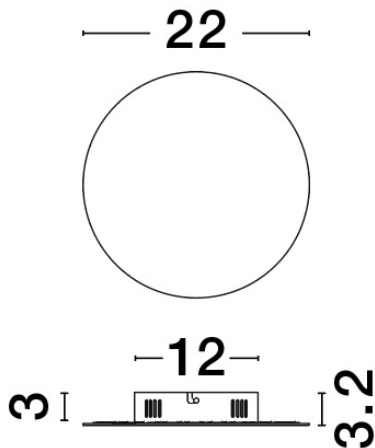

NOVA LUCE

PRODUCT DATASHEET

Version: 001

PRODUCT PHOTOGRAPH

TECHNICAL DRAWING

GENERAL INFORMATION

Product Code	9248154
Collection	Decorative
Product Category	Wall
Product Family	Cyrle
Mounting Location	Wall
Application Environment	Indoor

DIMENSION & WEIGHT

LxWxH (cm)	L: 22 W: 3,2 H: 22
Cut out (cm)	N/A
Weight (Kgr)	0.3

MATERIAL & COLOR

Product Color	Sandy Black
Body Material	Aluminium & Acrylic

APPLICATION & MOUNTING

Ambient Working Temp.	Max 45 oC
Type of Protection	IP20
Dimmable	No
Type of Dimming (Optional)	N/A
Mounting type	Wall
Mounting Depth (cm)	N/A
Led Module Replaceable	No
Light Source	LED

Power (Nominal)	12W
Input voltage (Nominal)	220-240Vac
Mains Frequency	50/60Hz

PHOTOMETRICAL DATA

Luminous Flux	1300 lm
Color Temperature	3000K
Light Color (Designation)	Warm White

WARRANTY

Warranty	3 Years
----------	----------------