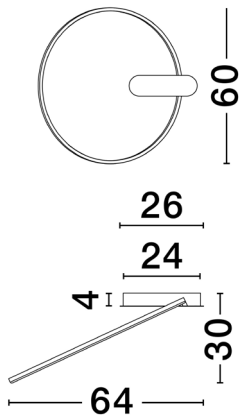

## PRODUCT PHOTOGRAPH

## TECHNICAL DRAWING

## DIMENSION & WEIGHT

LxWxH (cm)	D: 64 W: 60 H: 30
Cut out (cm)	N/A
Weight (Kgr)	1.2

### PHOTOMETRICAL DATA

Luminous Flux	<b>1345 lm</b>
Color Temperature	<b>3000K</b>
Light Color (Designation)	<b>Warm White</b>